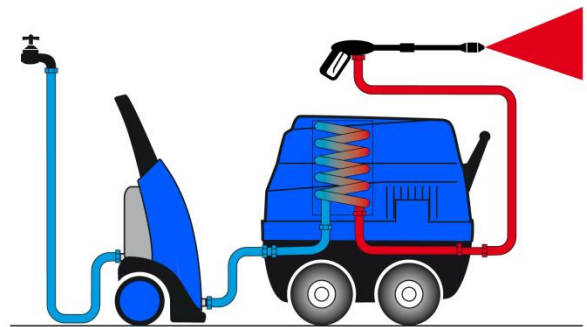

EDGE

VOLCANO

Equipped with:

- Boiler feeding: diesel high thermal efficiency vertical burner
- Shock-resistant self-bearing frame
- 4 big wheels for easy move
- Gasoil tank high capacity ensuring longer working
- Quick couplings supplied with the machine
- Diesel tank capacity 18 l

	VOLCANO
CODE	2508
OPERATING PRESSURE/MAX	200bar
DELIVERY RATE	21 l/min
ABS. POWER/VOLTAGE	300W-240V~50Hz 1ph
RPM	2800
MAX. WATER TEMP.	140°C
HEAT OUTPUT	74kW
MACHINE DIMENSIONS (cm)	94x65x90
MACHINE WEIGHT	44kg